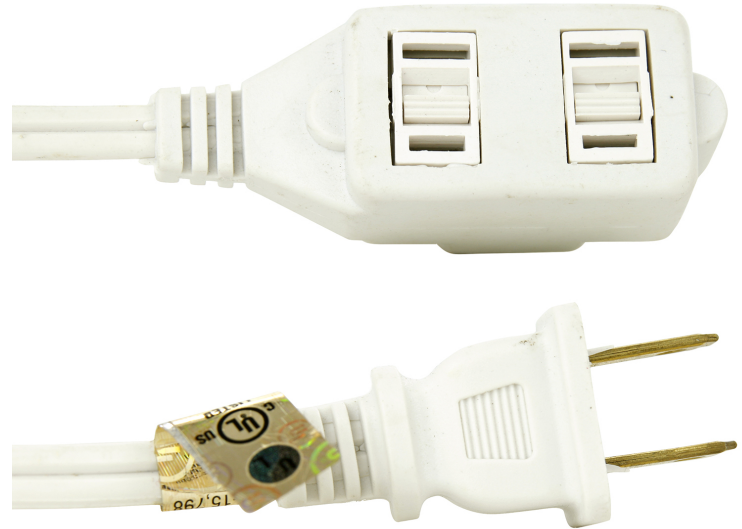

## Sunlite 04130-SU 15-Foot Household Extension Cord, Three 2-Prong Polarized Sockets, Tamper Guards, Indoor Use, For Small Appliances, Electronics, Lamps, Fans, Mobile Devices, UL Listed, White Household

### DESCRIPTION:

Sunlite white 15-foot household extension cords give you the extra reach that you need in your home or office. They feature built-in tamper guard covers and three 2-prong polarized outlets. Great for small appliances, fans, electronics, lamps, mobile devices, holiday decorations, and more. UL Listed.

### FEATURES:

- **HOUSEHOLD EXTENSION CORD** - Cord too short? No Problem! Sunlite household extension cords help you reach the outlet when the cord won't. Features three 2-prong polarized outlets.
- **15-FOOT LENGTH** - Long 15-foot length helps you reach farther when than the original cords allow.
- **TAMPER RESISTANT** - Built-in tamper guard shutters can be switched open or closed when not in use making them safe for use around children and pets.
- **MULTIPLE USES** - Great for small appliances, fans, electronics, lamps, mobile devices, holiday decorations, and more.
- **UL LISTED** - Tested to meet UL's rigorous safety and quality standards.